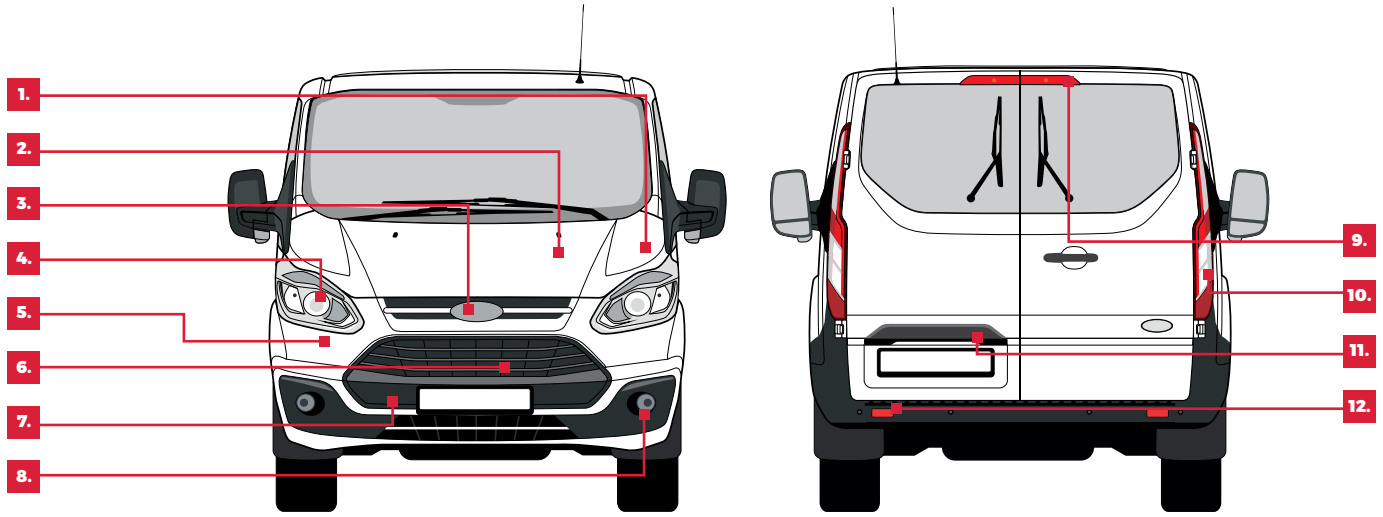

6601-02-2518423P, 6601-02-2518424P

14. Door limiter

6004-00-0028P

15. Garnish strips for fender front

6601-02-2518421P (L), 6601-02-2518422P (P)

**INTER
CARS**

together we **create**
support
deliver

FORD TRANSIT CUSTOM 2012-2016