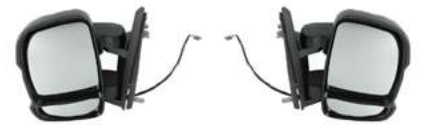

6102-02-1291920P (L), 6102-02-1292921P (P)

9. Outside mirror