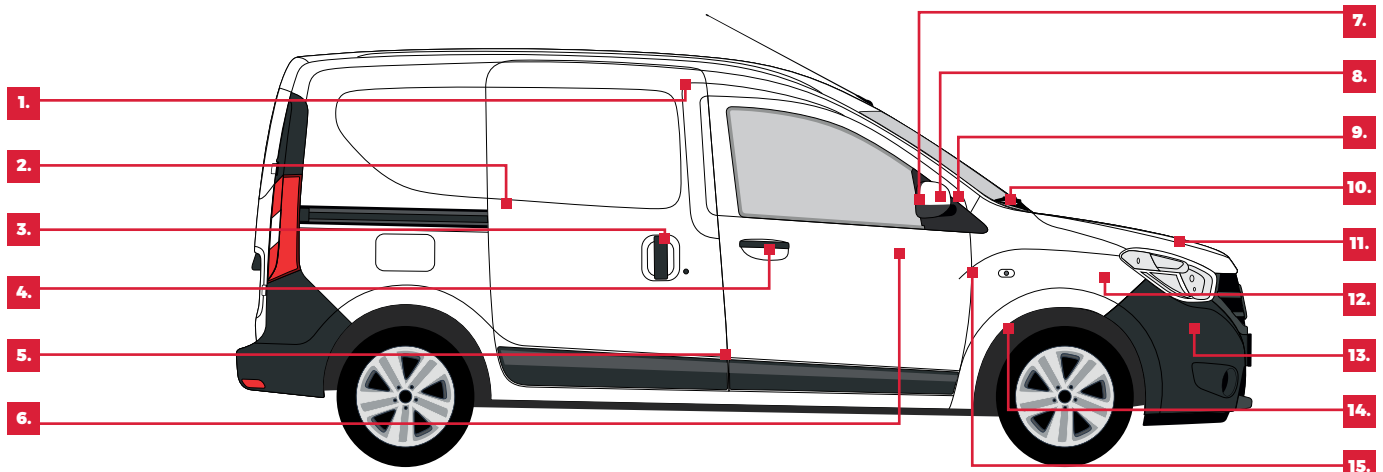

5502-00-1311980P

14. Bumper rear

5506-00-1311950P

15. Reflective light

82 00 751 779 (L), 82 00 751 778 (P)

**INTER
CARS**

together we **create**
support
deliver

DACIA DOKKER 2012-2021