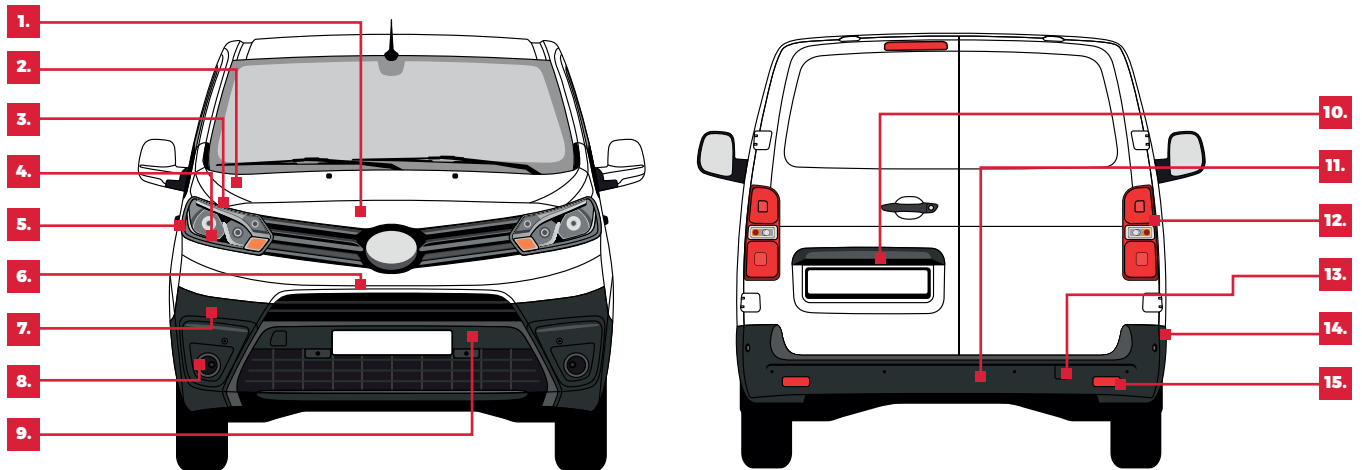

13. Bumper mount front

5504-00-1311931P (L), 5504-00-1311932P (P)

14. Plastic fender liner

6601-06-0000117Q (L), 6601-06-0000116Q (P)

15. Door limiter

6004-00-0090P

INTERCARS

together we **create**
support
deliver