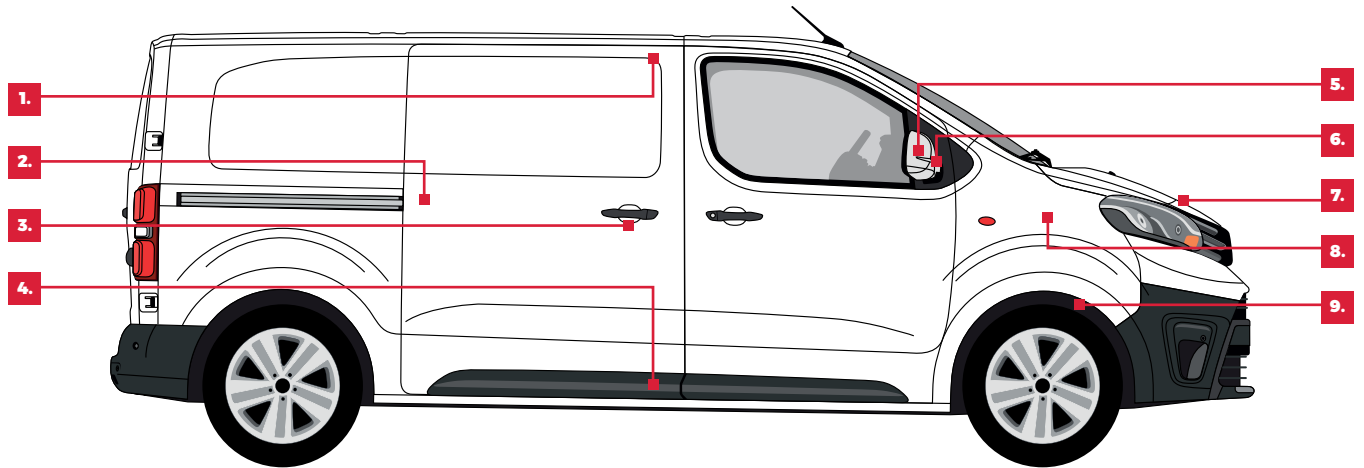

**INTER
CARS**

together we **create**
support
deliver

TOYOTA PROACE 2016-

1. Sliding door hinge top

PFCSB01

2. Sliding door hinge middle

PFCSB05

3. Door lock side