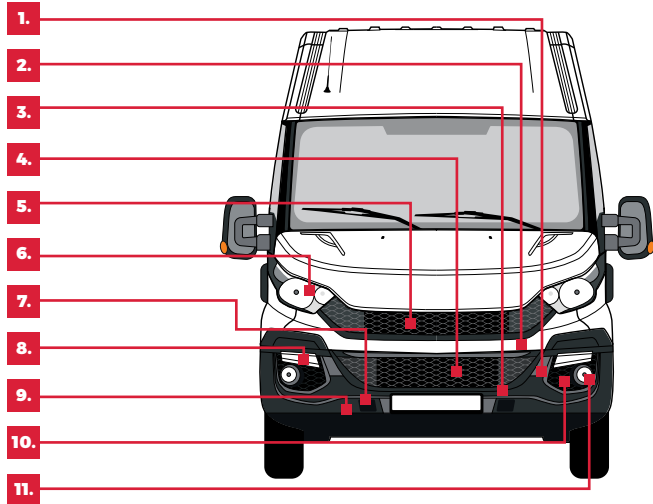

INTERCARS

together we **create**
support
deliver

IVECO DAILY 2014-2019

**INTER
CARS**

together we **create**
support
deliver

IVECO DAILY 2014-2019

1. Sliding door roll upper

5801522453