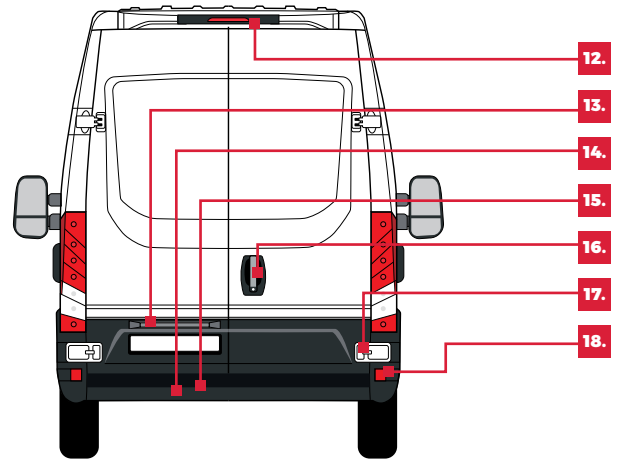

INTERCARS

together we **create**
support
deliver

IVECO DAILY 2014-2019

**INTER
CARS**

together we **create**
support
deliver

IVECO DAILY 2014-2019

1. Sliding door roll upper

5801522453