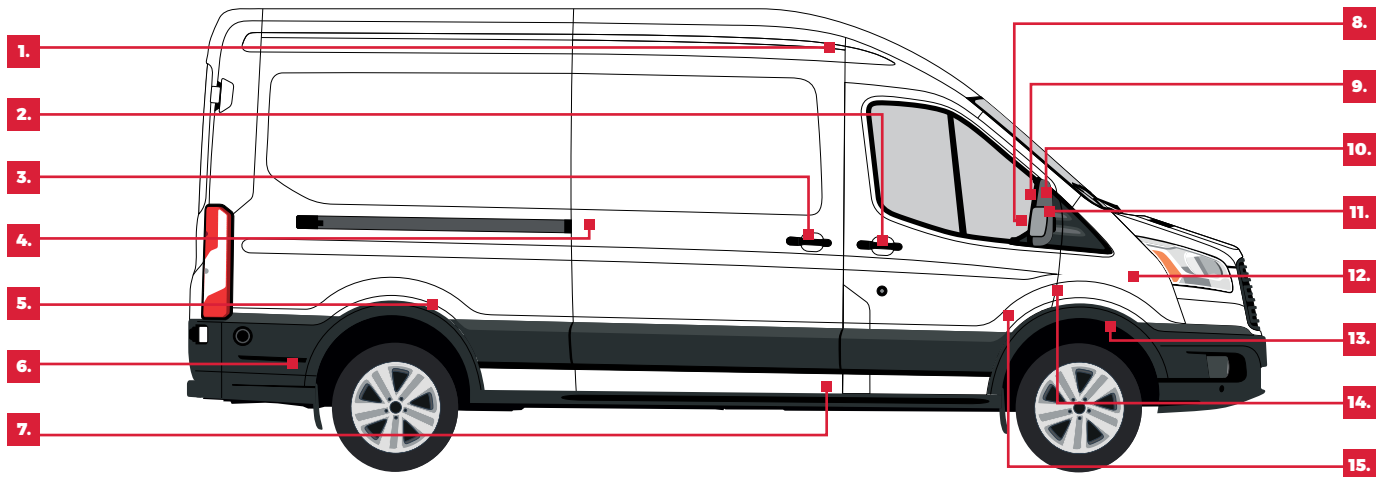

5402-03-0367100P

15. Reflective light

5403-03-1726105P (L), 5403-03-1726106P (P)

INTERCARS

together we **create**
support
deliver

FORD TRANSIT 2016

1. Sliding door roll top

6003-00-0376P