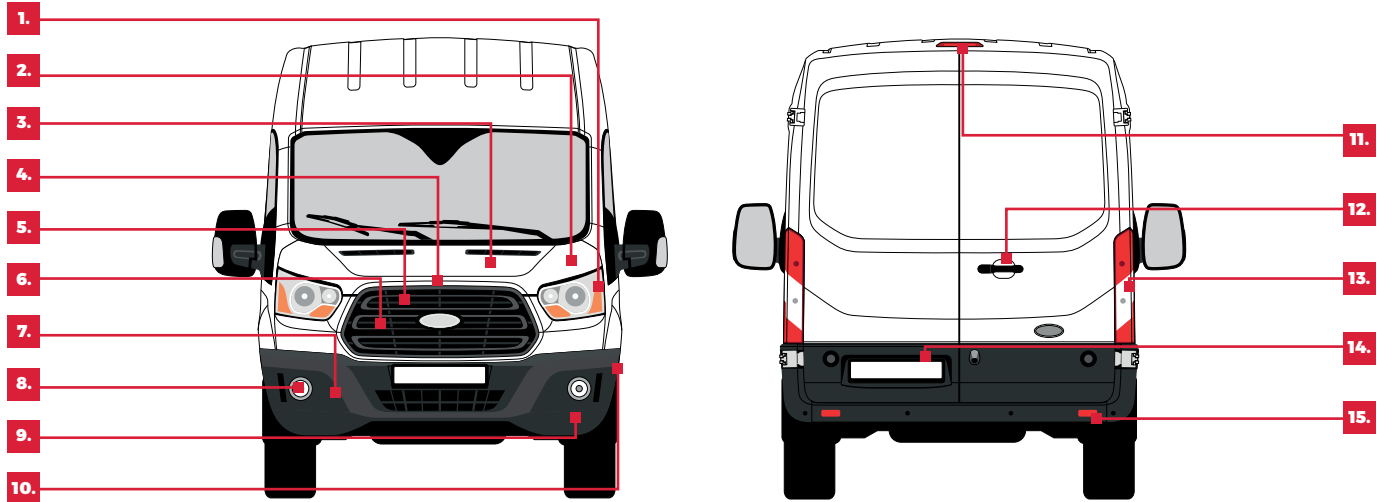

15. Door limiter

6004-00-0157P

INTERCARS

together we **create**
support
deliver

FORD TRANSIT 2016

1. Headlight

431-11C6RMLDEM (P), 431-11C6LMLDEM (L)

2. Engine bonnet hinge