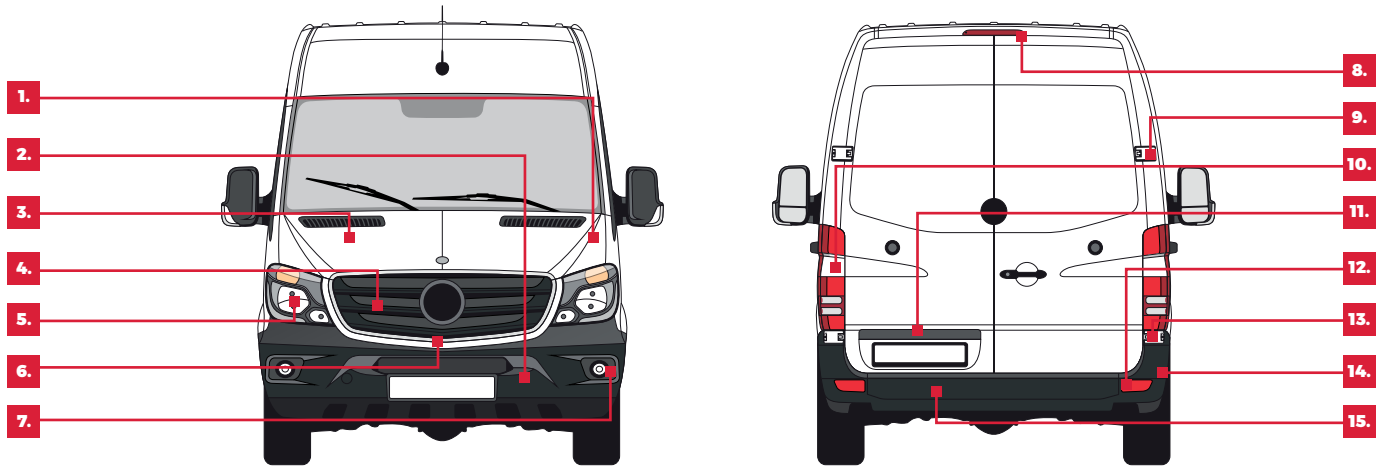

14. Door limiter front

6004-00-0032P (L/P)

15. Garnish strips for front door

5703-04-0553571P (L), 5703-04-0553572P (P)

**INTER
CARS**

together we **create**
support
deliver

MERCEDES BENZ SPRINTER 2006-2019