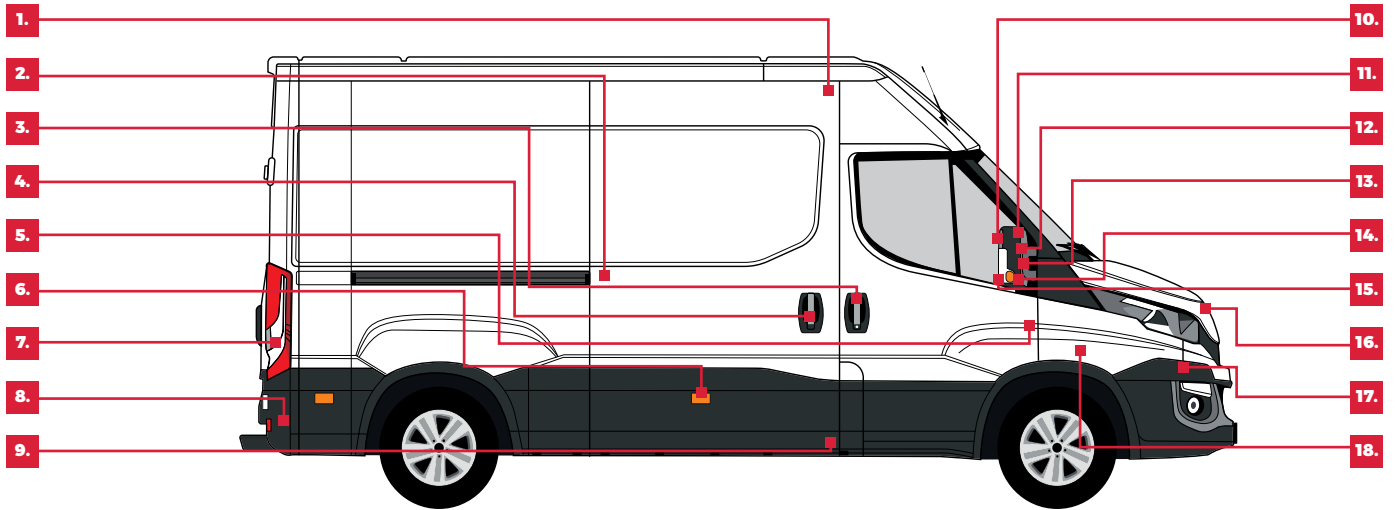

INTERCARS

together we **create**
support
deliver

IVECO DAILY 2014-2019

**INTER
CARS**

together we **create**
support
deliver

IVECO DAILY 2014-2019

1. Sliding door roll upper

5801522453