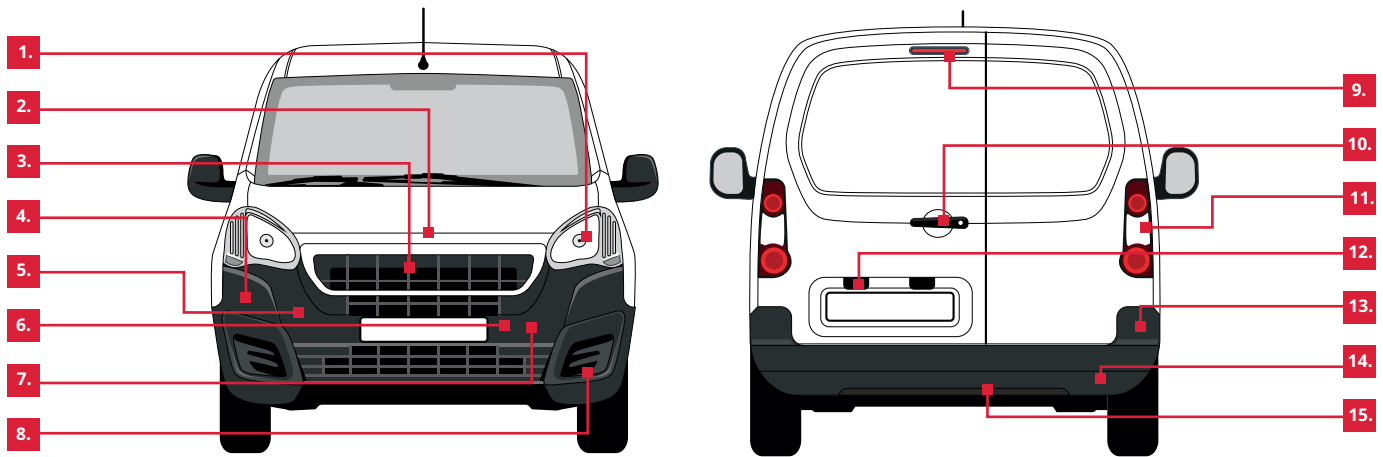

**INTER
CARS**

together we **create**
support
deliver