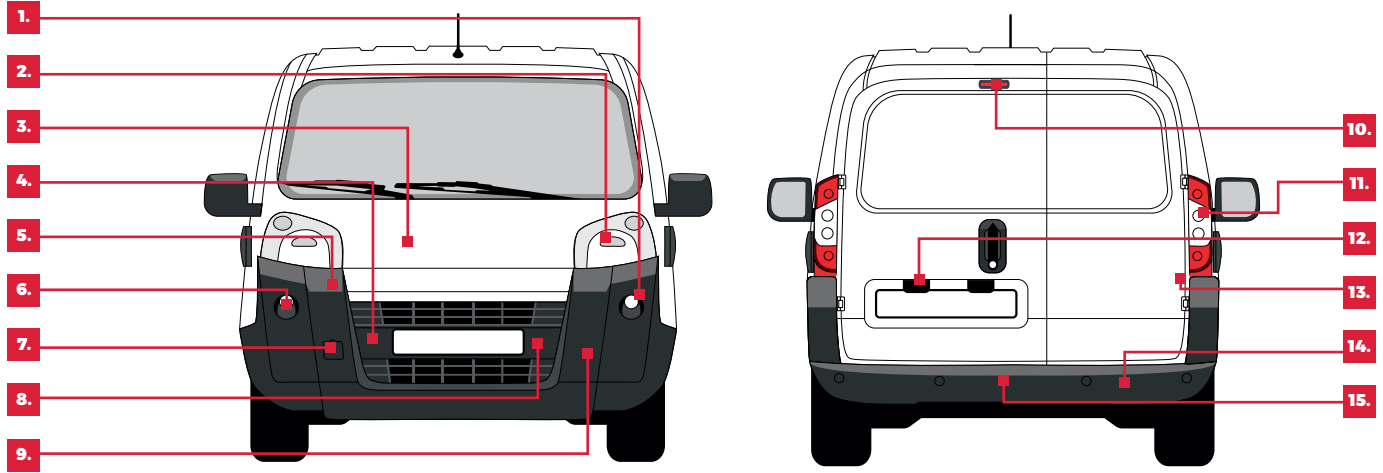

INTERCARS

together we **create**
support
deliver

FIAT FIORINO 2007-2016

1. Fog lamp front

TYC 19-0815-05-2 (P), TYC 19-0816-05-2 (L)

2. Headlamp

TYC 20-11811-05-2 (P), TYC 20-11812-05-2 (L)

3. Engine bonnet

6803-00-2053280Q

4. Bumper reinforcement front

5502-00-0553940P

5. Header panel (upper)

6502-08-0553200P

6. Front bumper cover

6502-07-0553916P (P), 6502-07-0553915P (L)

7. Towing tongue plug front

5513-00-2053920P

8. Header panel (lower)

6502-03-0553230P

9. Bumper

5510-00-0553901Q

10. STOP lamp

OL1.04.214.00

11. Rear lamp

TYC 11-11830-11-2 (L), TYC 11-11829-11-2 (P)

12. Licence plate lamp

5402-009-30-920

13. Door limiter rear

6004-00-0319P

14. Bumper reinforcement rear

5502-00-0553980P

15. Bumper rear

5506-00-2053950P