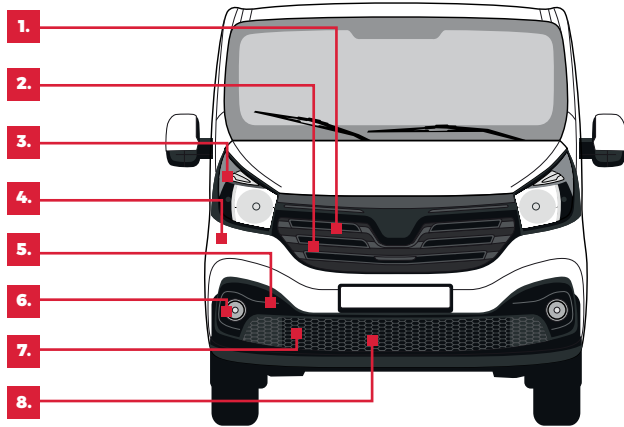

6010-09-049408P (P), 6010-09-049409P (L)

14. Indicator lamp

5403-04-053100Y

15. Handle, sliding door

6010-04-053401P

INTERCARS

together we **create**
support
deliver

RENAULT TRAFIC 2014-