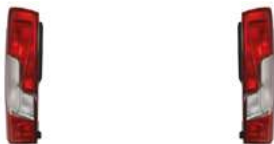

10. Rear lamp

TYC 11-12660-01-2 (L), TYC 11-12659-01-2 (R)