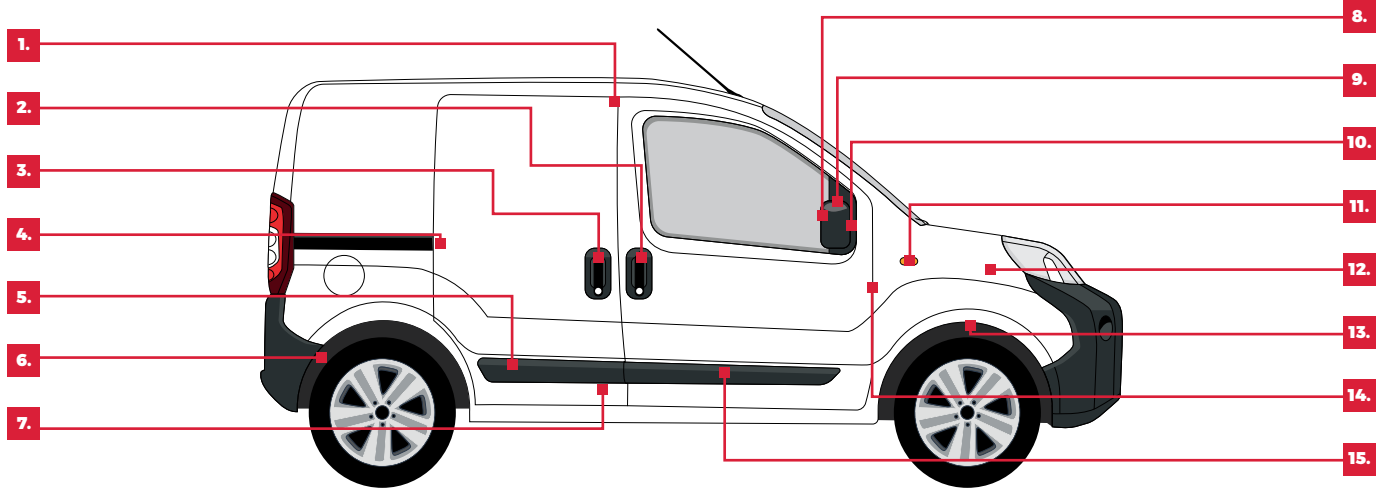

INTERCARS

together we **create**
support
deliver

FIAT FIORINO 2007-2016

1. Sliding door roll top

PFCF01

2. Door handle front

6010-07-043401P (L), 6010-07-043402P (P)

3. Door handle rear

6010-07-043417P

4. Sliding door roll middle

PFCF02

5. Garnish strips for door rear

5703-04-0553573P (L), 5703-04-0553574P (P)