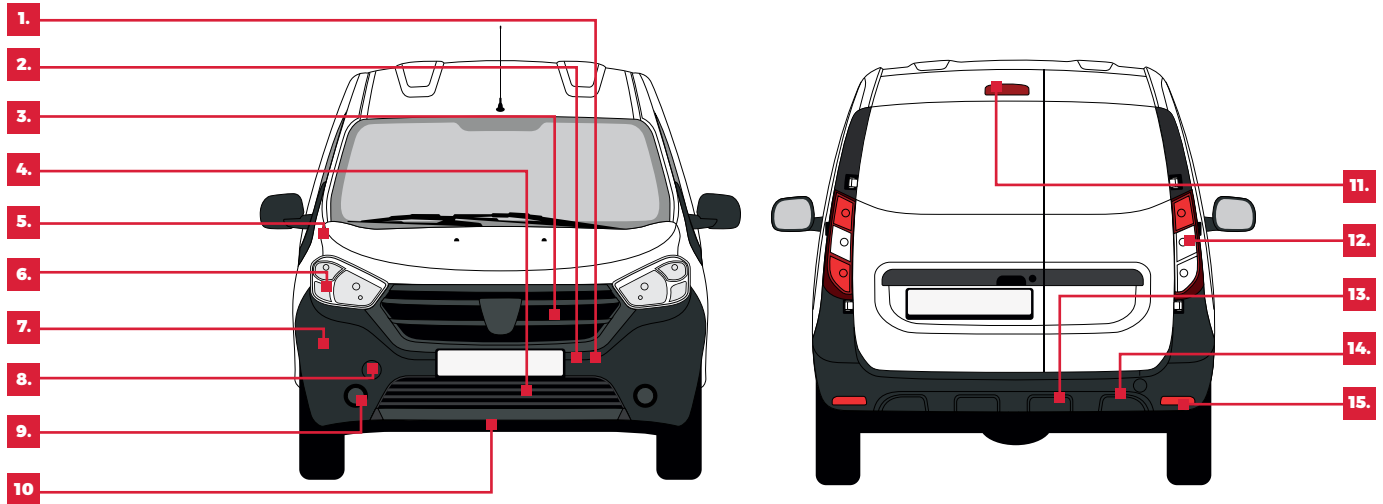

17. Garnish strips for fender

5703-04-3083471P (L), 5703-04-3083472P (P)

18. Fender

6504-04-3083311P (L), 6504-04-3083312P (P)

**INTER
CARS**

together we **create**
support
deliver

DACIA DOKKER 2012-2021

1. Bumper reinforcement front