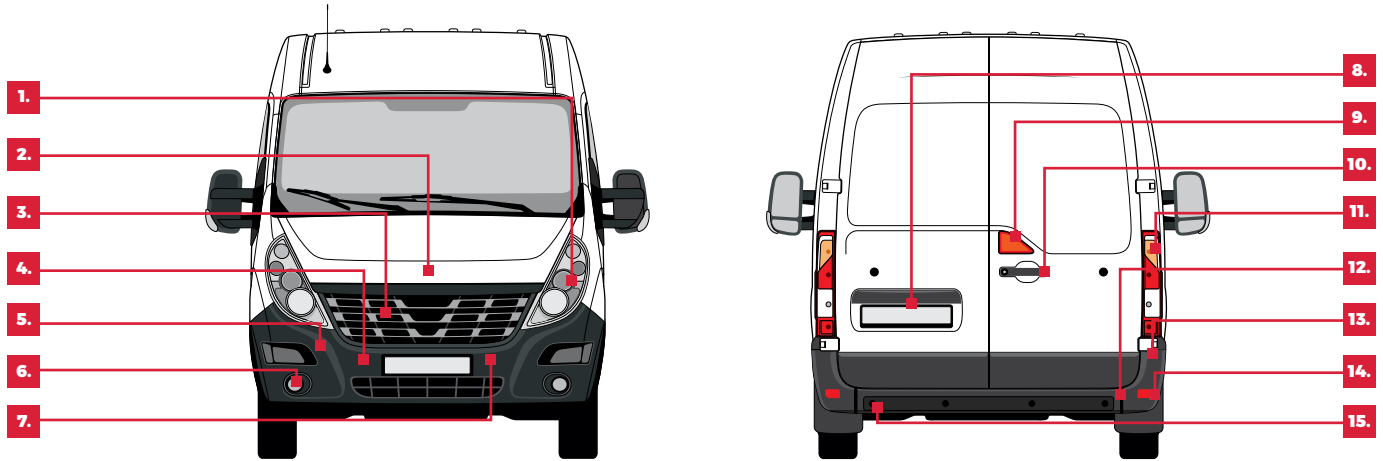

15. Front door stop L/R

6004-00-0119P

INTERCARS

together we **create**
support
deliver

RENAULT MASTER 2014-2019

1. Headlight

TYC 20-12337-05-2 (P), TYC 20-12338-05-2 (L)

2. Engine bonnet lock