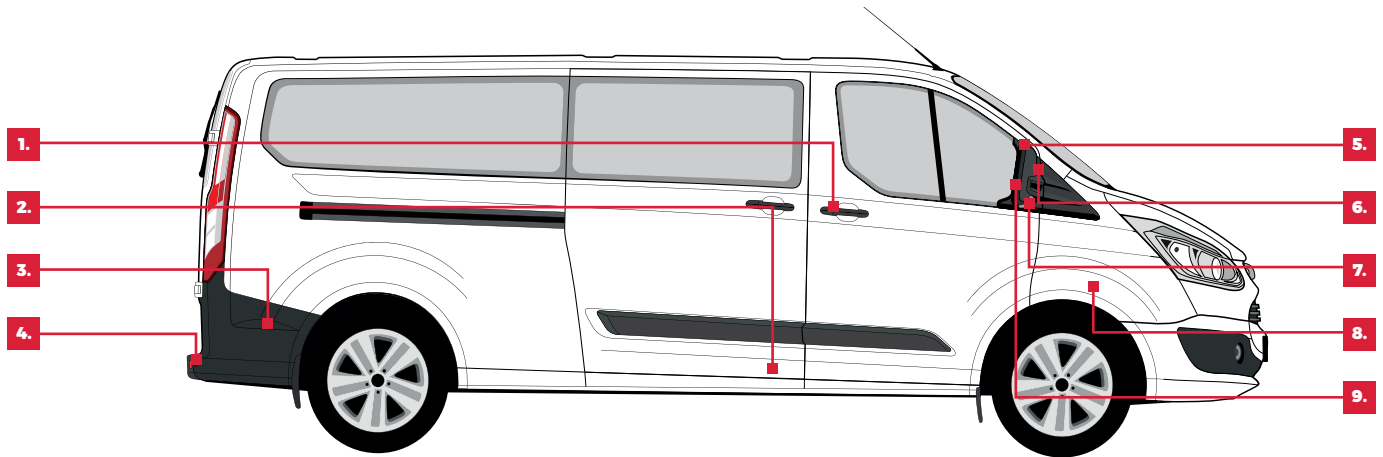

INTERCARS

together we **create**
support
deliver

FORD TRANSIT CUSTOM 2012-2016