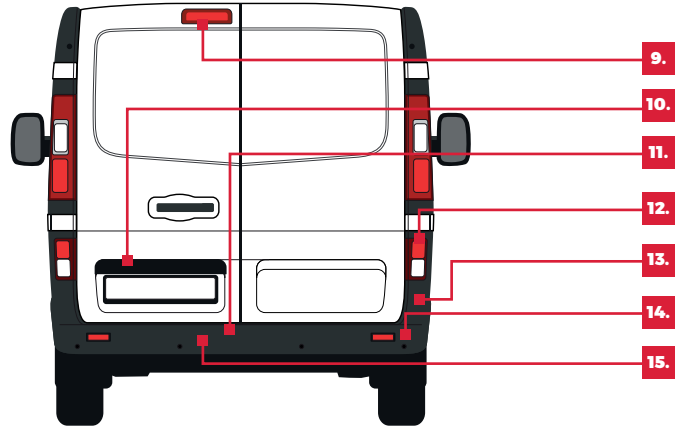

6010-09-049408P (P), 6010-09-049409P (L)

14. Indicator lamp

5403-04-053100Y

15. Handle, sliding door

6010-04-053401P

INTERCARS

together we **create**
support
deliver

RENAULT TRAFIC 2014-