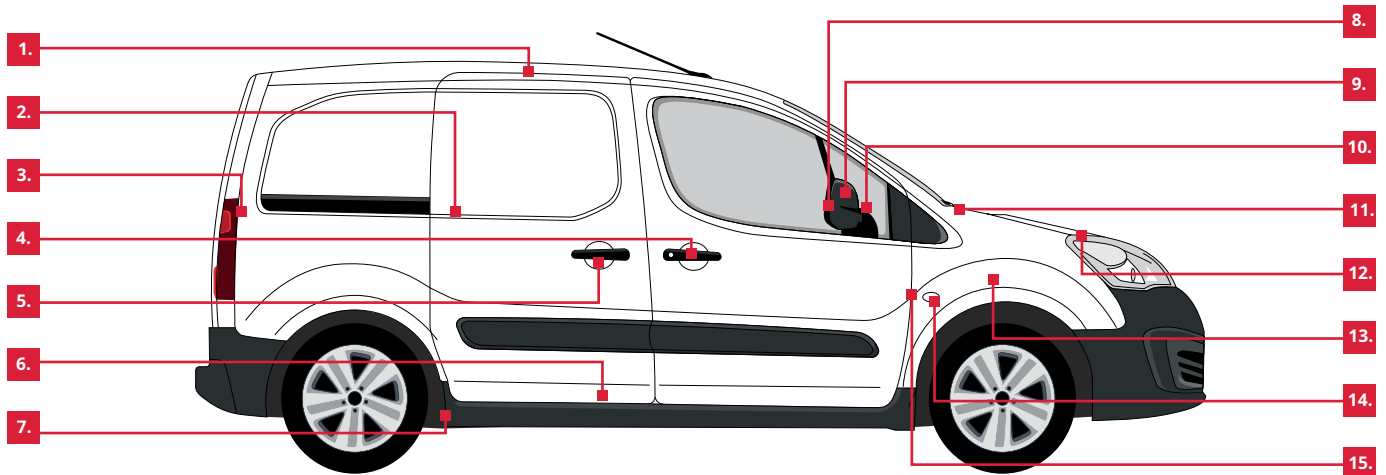

**INTER
CARS**

together we **create**
support
deliver

PEUGEOT PARTNER 2015-2018

TR 1256

TR 1255P

8731R2 (L/R)

4. Doorhandle

6010-07-039401PP (L), 6010-07-039402PP (R)

6010-07-039410WP

6003-00-0239PP

7010X4 (P), 7009P0 (L)

6102-02-1231998P (L), 6102-02-1232998P (P)

6103-21-2002780P (P), 6103-21-2002779P (L)

5402-04-9212985P (L), 5402-04-9212986P (P)

6405LK

6803-00-0552280Q

6504-04-0552311P (L), 6504-04-0552312P (P)

5402-08-0185100P (L/R)

6004-00-0119P