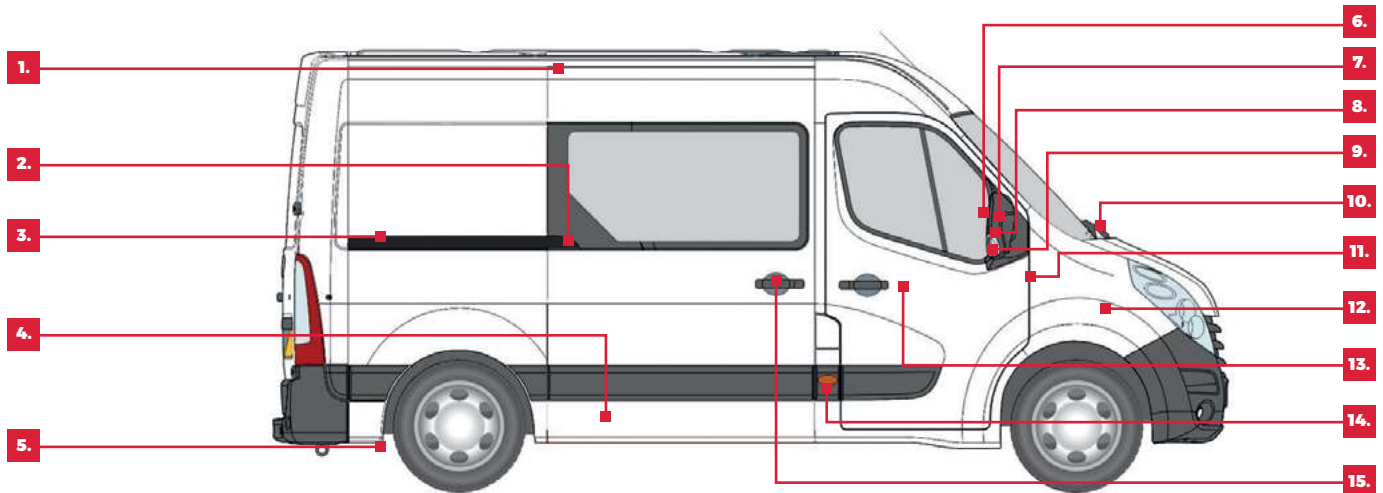

6010-09-047301P (L), 6010-09-047302P (P)

15. Bumper reinforcement

5502-00-6089981P

**INTER
CARS**

together we **create**
support
deliver

RENAULT MASTER 2014-2019

1. Sliding door roll top

RMA01