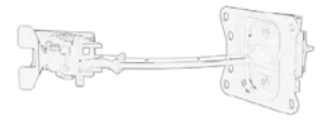

TR 1255P

3. Rear door stop